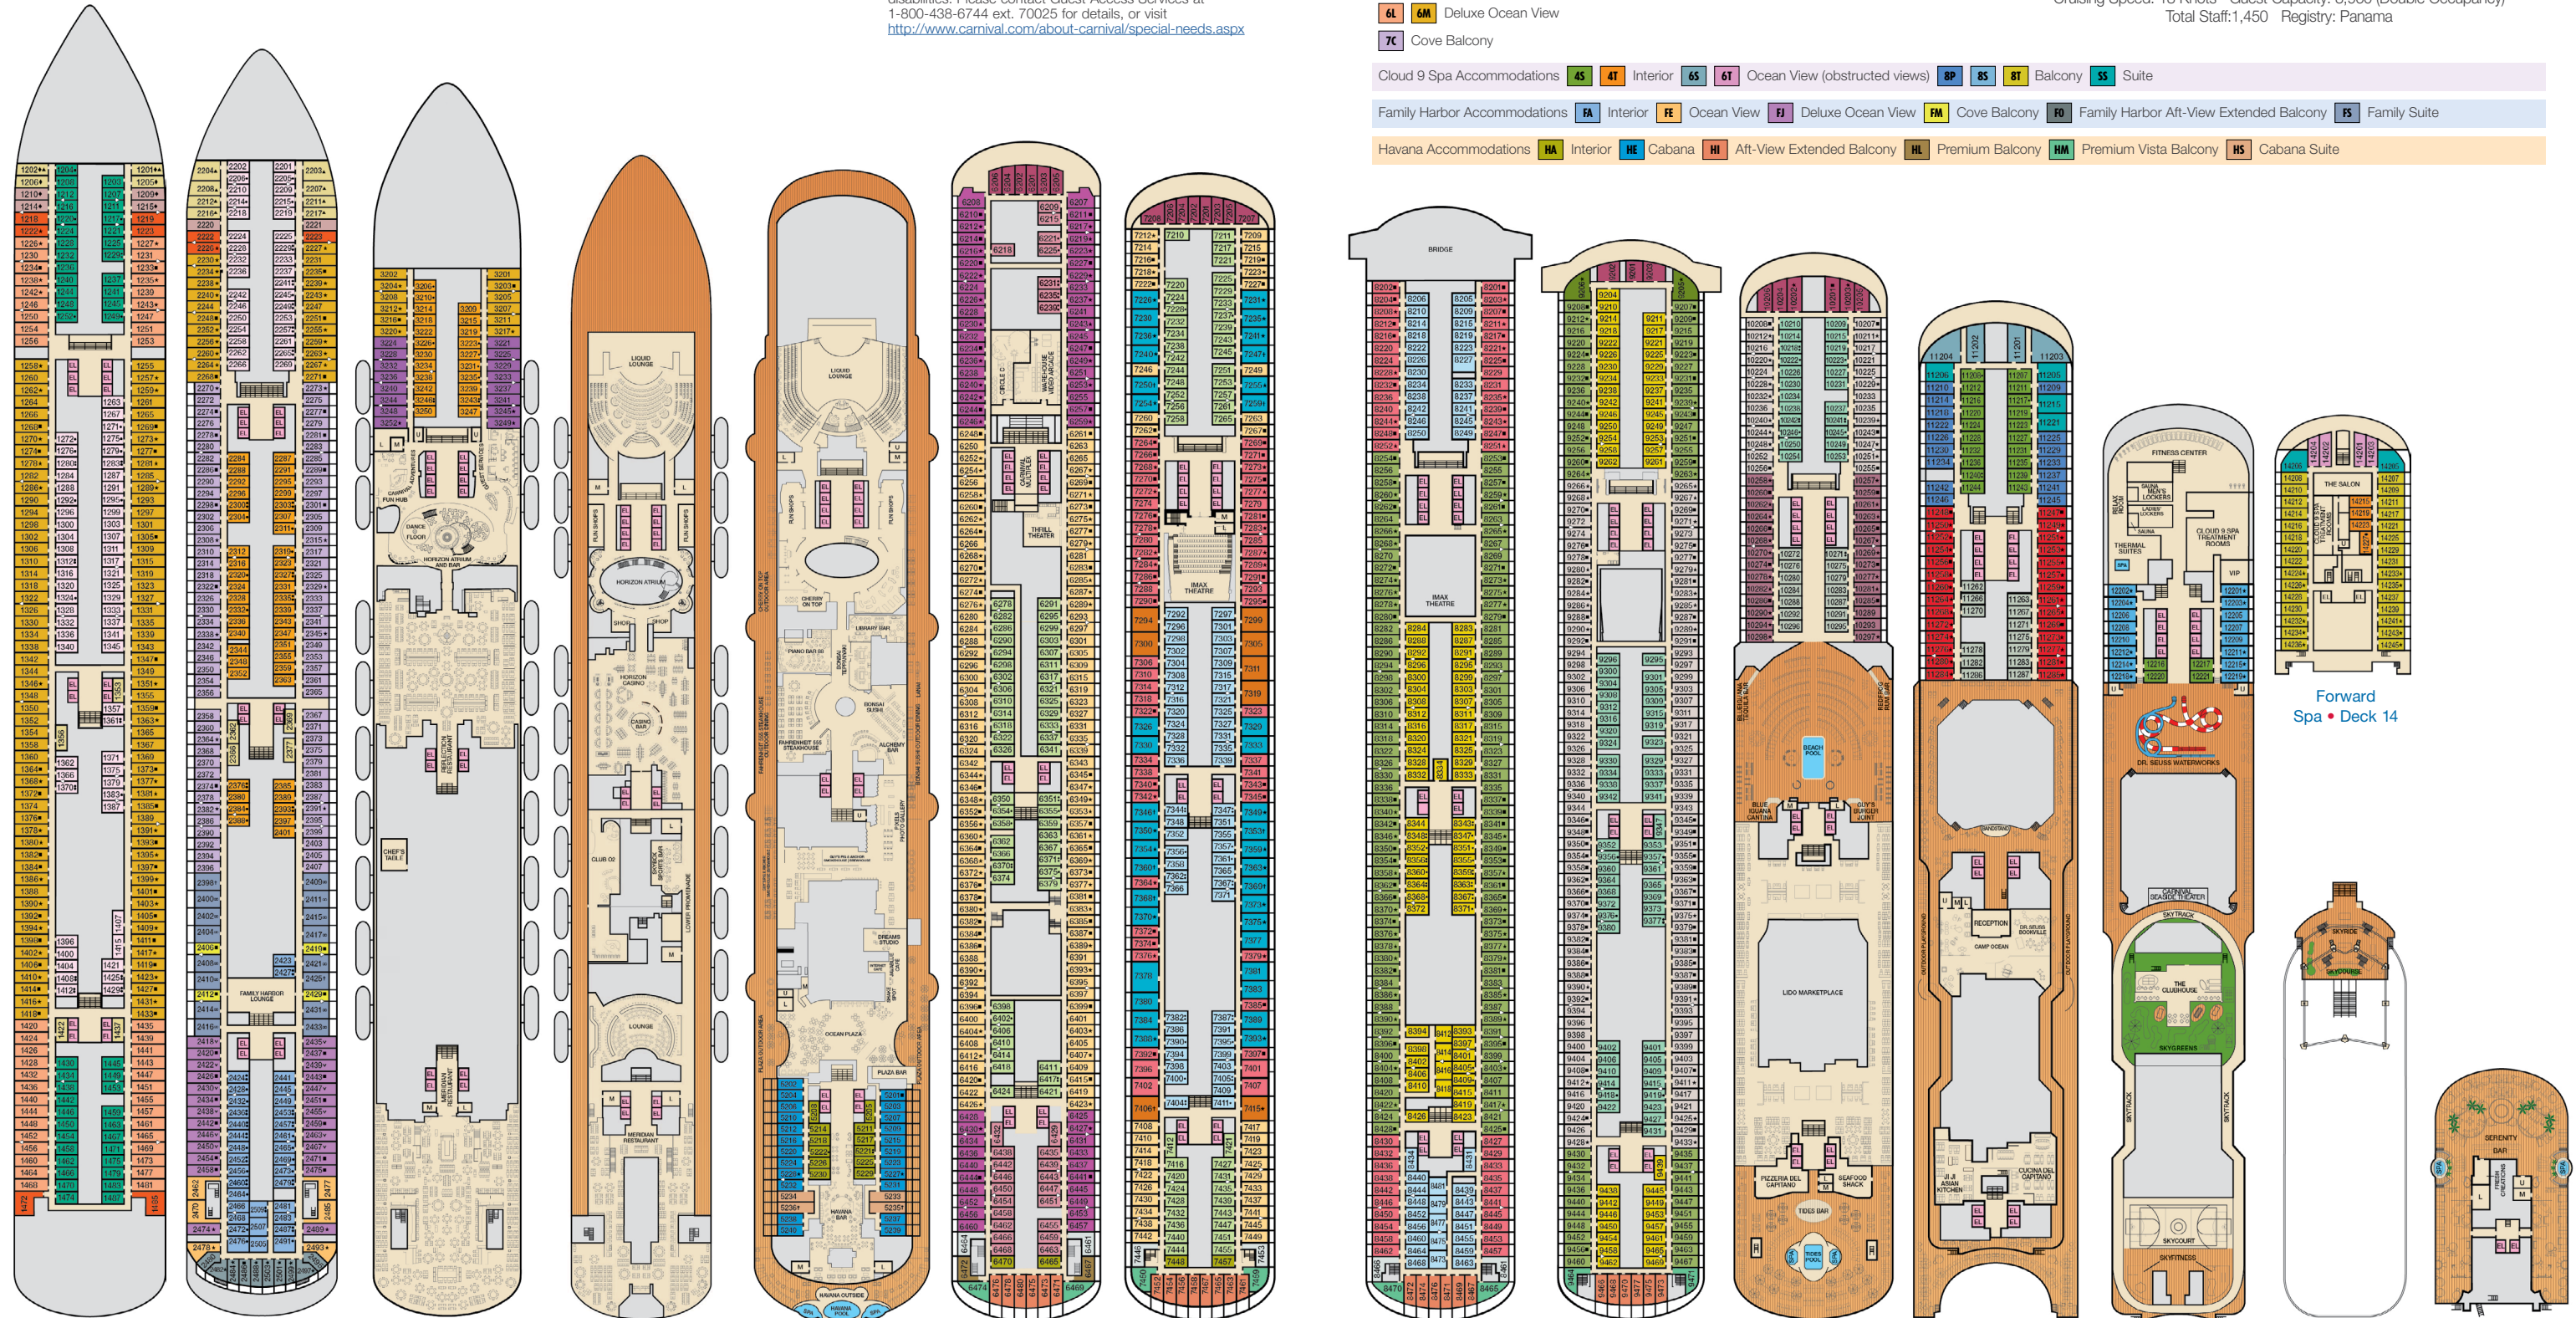

CATEGORIES

1A Interior Upper/Lower	8A 8B 8C 8D 8E 8F 8G Balcony
P1 Porthole	9B Premium Balcony
4A 4B 4C 4D 4E 4F 4G 4H 4I Interior	J5 Junior Suite
4J Interior with Picture Window (obstructed views)	O5 Ocean Suite
6A 6B Ocean View	G5 Grand Suite
6L 6M Deluxe Ocean View	
7C Cove Balcony	

Cloud 9 Spa Accommodations	4S 4T Interior	6S 6T Ocean View (obstructed views)	8P 8S 8T Balcony	SS Suite		
Family Harbor Accommodations	FA Interior	FE Ocean View	FJ Deluxe Ocean View	FM Cove Balcony	FO Family Harbor Aft-View Extended Balcony	FS Family Suite
Havana Accommodations	HA Interior	HE Cabana	HI Aft-View Extended Balcony	HL Premium Balcony	HM Premium Vista Balcony	HS Cabana Suite

Gross Tonnage: 133,500 Length: 1,055 feet Beam: 122 feet  
 Cruising Speed: 18 Knots Guest Capacity: 3,960 (Double Occupancy)  
 Total Staff: 1,450 Registry: Panama

Deck 1 Deck 2 Lobby • Deck 3 Mezzanine • Deck 4 Promenade • Deck 5 Deck 6 Deck 7 Deck 8 Deck 9 Lido • Deck 10 Deck 11 Spa, WaterWorks & Sports • Deck 12 Aft Spa • Deck 14 Serenity • Deck 15

## DECK PLANS

Please contact Guest Access Services for specific ship accessibility features. You may also visit <http://www.carnival.com/about-carnival/special-needs.aspx>

Gross Tonnage: 133,500 Length: 1,055 feet Beam: 122 feet  
Cruising Speed: 18 Knots Guest Capacity: 3,960 (Double Occupancy)  
Total Staff: 1,450 Registry: Panama