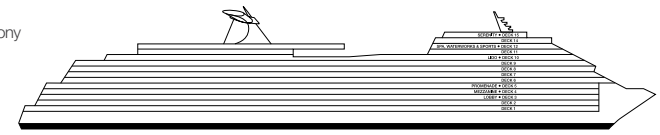

- Twin Beds do not convert to a King Bed.
- U Unisex Wheelchair Accessible Restroom
- 5 Junior Suites with obstructed views: 9205, 9206.
- 6B Staterooms with obstructed views: 3232, 3236, 3240, 3244, 3248, 3252, 3229, 3233, 3237, 3241, 3245 and 3249.
- Ⓜ All accommodations are non-smoking.

Accessible staterooms are available for guests with disabilities. Please contact Guest Access Services at 1-800-438-6744 ext. 70025 for details, or visit <http://www.carnival.com/about-carnival/special-needs.aspx>

CATEGORIES

1A Interior Upper/Lower	8A 8B 8C 8D 8E 8F 8G Balcony
P1 Porthole	9B Premium Balcony
4A 4B 4C 4D 4E 4F 4G 4H 4I Interior	J5 Junior Suite
4J Interior with Picture Window (obstructed views)	O5 Ocean Suite
6A 6B Ocean View	G5 Grand Suite
6L 6M Deluxe Ocean View	
7C Cove Balcony	

Cloud 9 Spa Accommodations	4S 4T Interior	6S 6T Ocean View (obstructed views)	8P 8S 8T Balcony	SS Suite		
Family Harbor Accommodations	FA Interior	FE Ocean View	FJ Deluxe Ocean View	FM Cove Balcony	FO Family Harbor Aft-View Extended Balcony	FS Family Suite
Havana Accommodations	HA Interior	HE Cabana	HI Aft-View Extended Balcony	HL Premium Balcony	HM Premium Vista Balcony	HS Cabana Suite

Gross Tonnage: 133,500 Length: 1,055 feet Beam: 122 feet
Cruising Speed: 18 Knots Guest Capacity: 3,960 (Double Occupancy)
Total Staff: 1,450 Registry: Panama