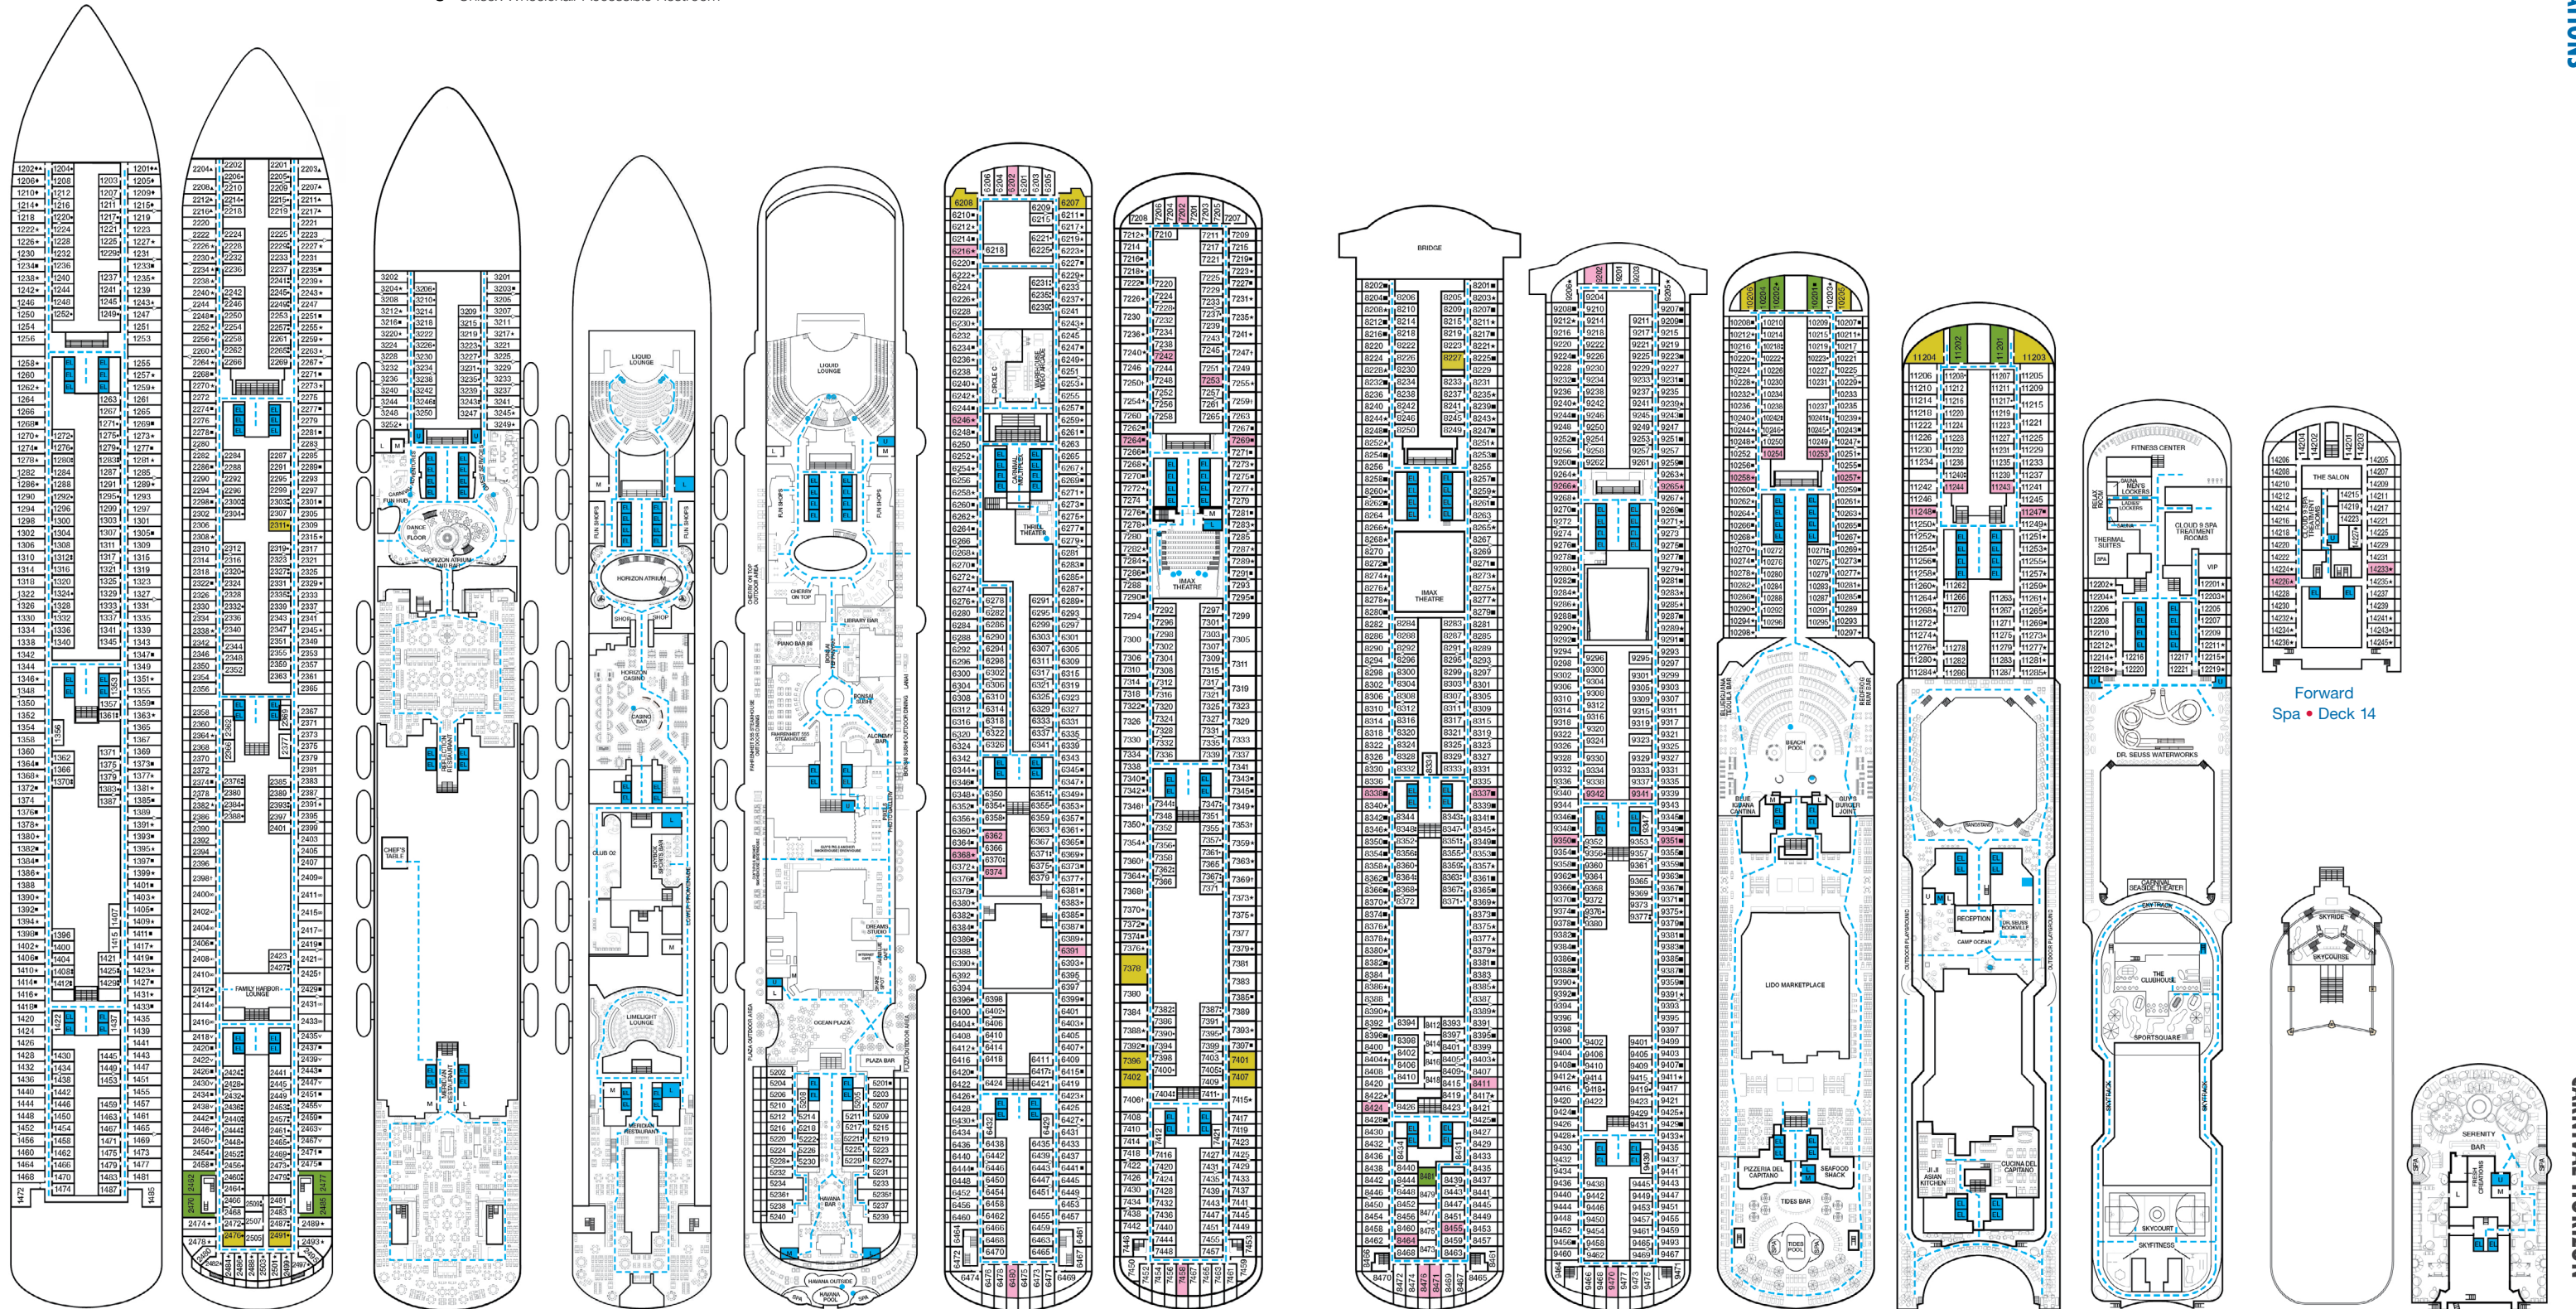

# CARNIVAL HORIZON.

## ACCOMMODATIONS SYMBOL LEGEND

- ▲ Twin Bed and Single Sofa Bed
- ★ 2 Twin Beds (convert to King) and Single Sofa Bed
- 2 Twin Beds (convert to King) and 1 Upper Pullman
- ⋮ 2 Twin Beds (convert to King) and 2 Upper Pullmans
- 2 Twin Beds (convert to King), Single Sofa Bed and 1 Upper Pullman
- † 2 Twin Beds (convert to King) and Double Sofa Bed
- ▼ 2 Twin Beds (convert to King), Single Sofa Bed and 2 Upper Pullmans. Beds do not convert to King when both Upper Pullmans in use.
- ∞ 2 Twin Beds (convert to King), Double Sofa Bed and 1 Upper Pullman
- ◆ Stateroom with 2 Porthole Windows
- ◁ Connecting Staterooms (ideal for families and groups of friends)
- \* Twin Beds do not convert to a King Bed.
- U Unisex Wheelchair Accessible Restroom

- 🚭 All accommodations are non-smoking.
- Accessible Routes including Ramps
- ♿ Restrooms, Elevators, Lifts and other Accessible Areas
- 🟡 Fully Accessible Staterooms (FAC)
- 🟢 Fully Accessible Staterooms – Single Side Approach (FAC-SSA)
- 🟣 Ambulatory Accessible Staterooms (AAC)

## DECK PLANS

Please contact Guest Access Services for specific ship accessibility features. You may also visit <http://www.carnival.com/about-carnival/special-needs.aspx>

Gross Tonnage: 133,500 Length: 1,055 feet Beam: 122 feet  
Cruising Speed: 18 Knots Guest Capacity: 3,960 (Double Occupancy)  
Total Staff: 1,450 Registry: Panama